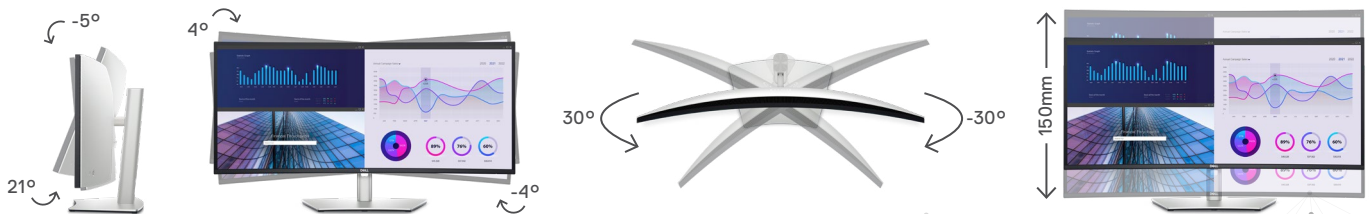

Adjust to your comfort

Experience made-for-you comfort by tilting, slanting, swiveling, and adjusting the height of your monitor (150mm max).