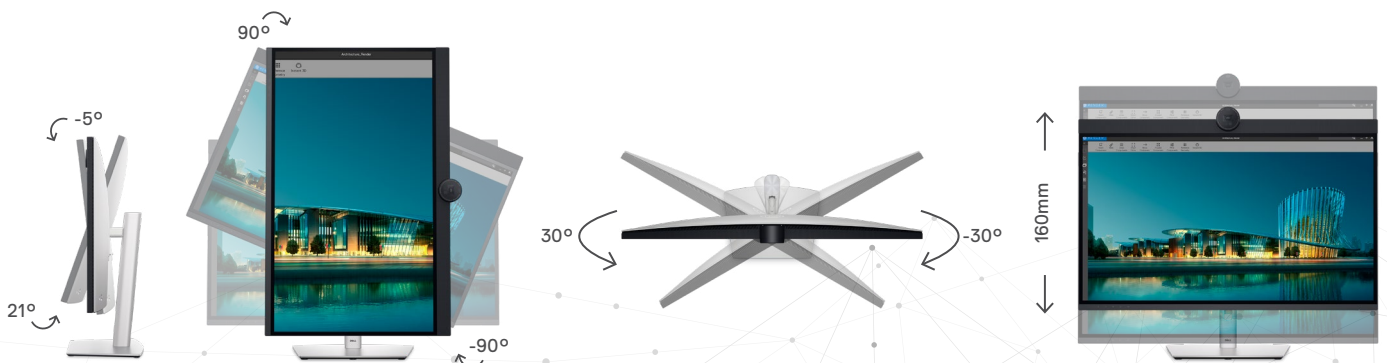

ULTRASHARP MONITOR

Designed for you

Crafted with a premium platinum silver finish, this stylish Dell UltraSharp 6K monitor fits both home and office environments.

Designed with purpose

The small base and elegant cable management system hides cords within the monitor riser.

Easy-to-use

Navigate the onscreen menu and adjust settings with a convenient joystick control.

Work comfortably

Experience made-for-you comfort by tilting, pivoting, swiveling and adjusting the height of your monitor (160mm max).

Dell Display Manager

Modern Intuitive User Interface

New modern user interface for ease of use and personalization of features with Menu launcher

Productive at every level

Easy Arrange allows you to easily tile multiple applications across one or more screens with 48 pre-set window partitions and the ability to personalize up to five windows, giving you improved multitasking abilities. Easy Arrange Memory save the placement of your programs and applications in the layouts and restore them when you select the preferred layout.