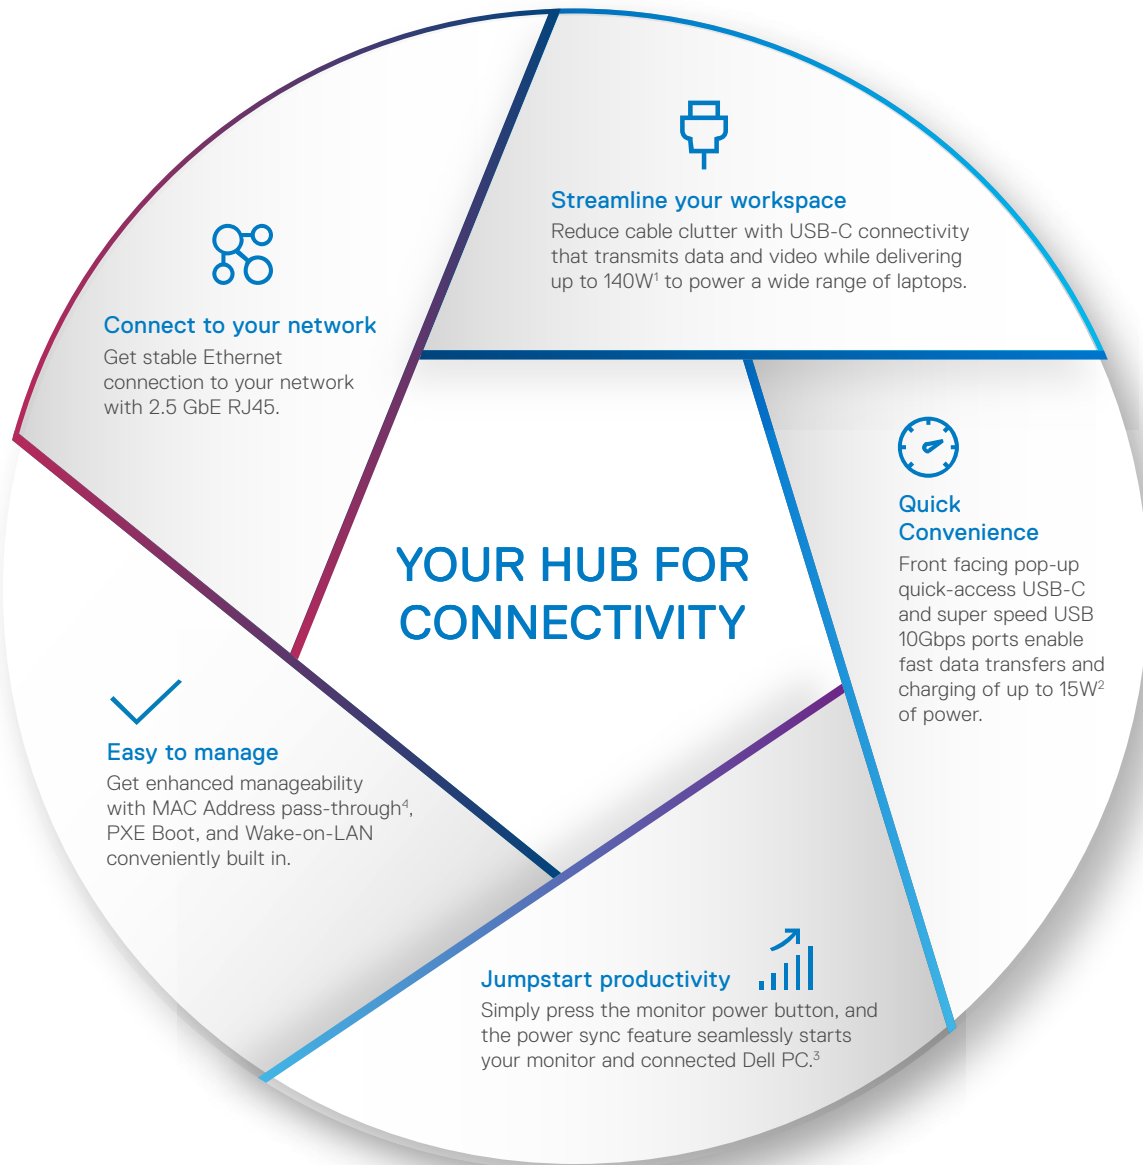

U3224KB

Connectivity that drives productivity

USB-C Hub monitors offer extensive connectivity options including Thunderbolt™ 4 (up to 140W power delivery¹), 2.5 GbE RJ45 for wired Ethernet access, super speed USB for fast data transfers, and more.

1 Complies to USB-IF Extended Power Range (EPR) standard.

2 Via quick access USB-C port.

3 The power sync feature on this Dell USB-C Monitor enables start up and wake-on-demand on compatible Dell PCs. Please check your Dell PC to ensure support of this feature.

4 MAC Address pass-through functionality is tested to work with most Dell PC systems. Functionality on non-Dell systems may vary.