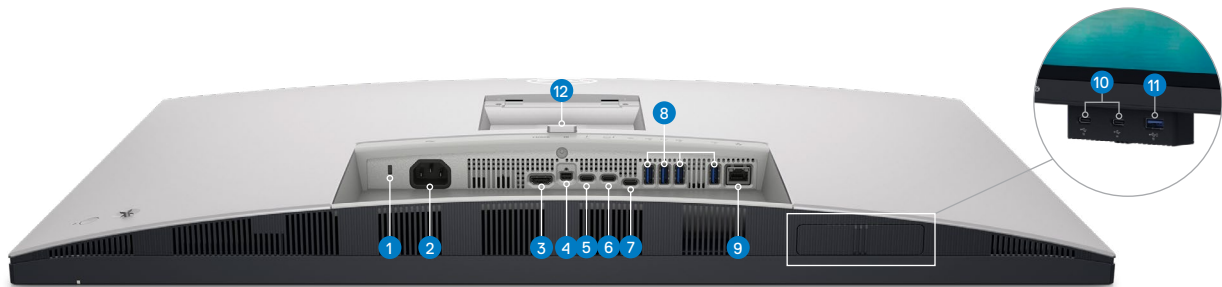

PORTS AND SLOTS

1 Security lock slot²	5 Thunderbolt™ 4 downstream	9 RJ45
2 Power connector	6 USB-C upstream	10 USB-C (15W PD, super speed 10Gbps)
3 HDMI 2.1	7 Thunderbolt™ 4 (140W PD)³	11 USB-A (BC 1.2 with power charging, super speed 10Gbps)
4 mini DisplayPort 2.1	8 USB-A	12 Stand lock

1 Based on Dell analysis of battery life usage model calculations, Nov. 2020. Results vary depending on use, operating conditions and other factors.

2 Based on Kensington Security Slot™

3 Complies to USB-IF Extended Power Range® (EPR) standard.