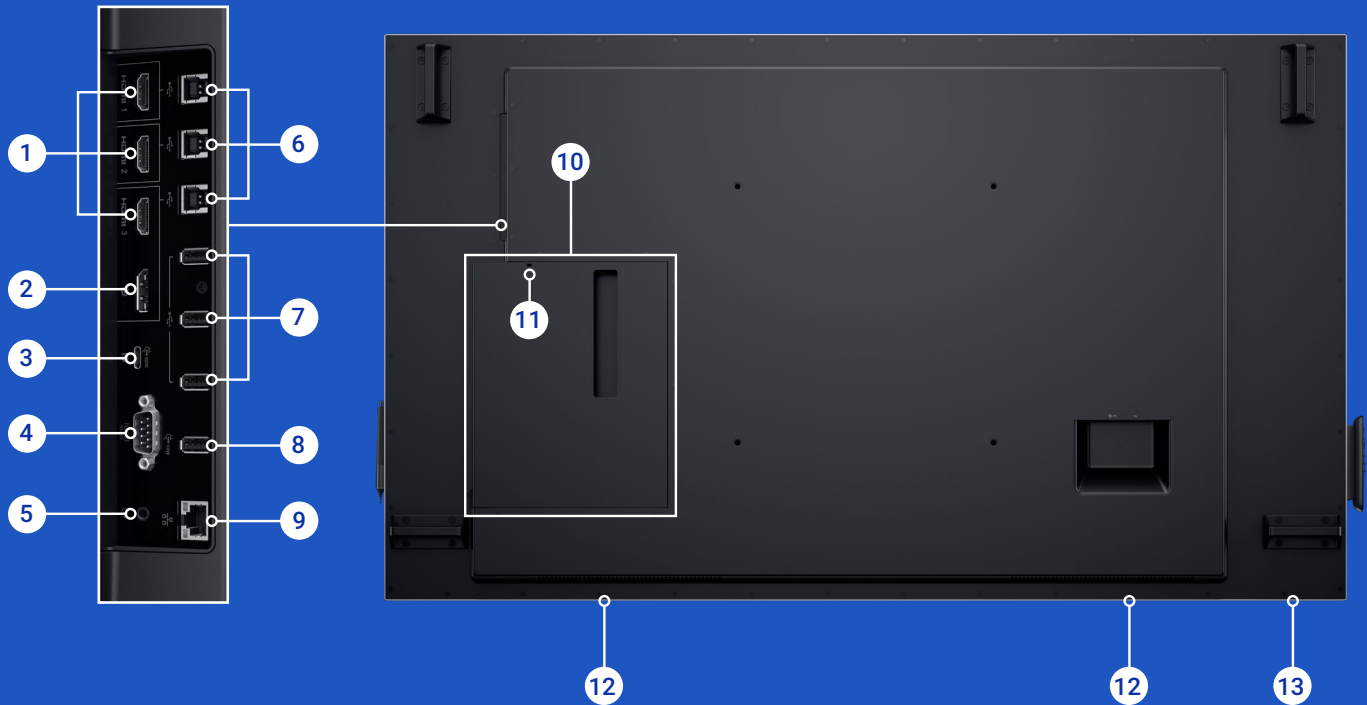

Ports & Slots

- **1** HDMI (3)
- **2** DisplayPort
- **3** USB Type-C / DisplayPort
- **4** RS232
- **5** Audio line-out¹
- **6** USB 3.1 upstream (3)
- **7** USB 3.1 downstream (3)

- **8** USB charging port
- **9** RJ45
- **10** OptiPlex holder
- **11** Security lock slot
- **12** Speakers
- **13** Power on/off button

¹ The audio line-out port does not support headphones.