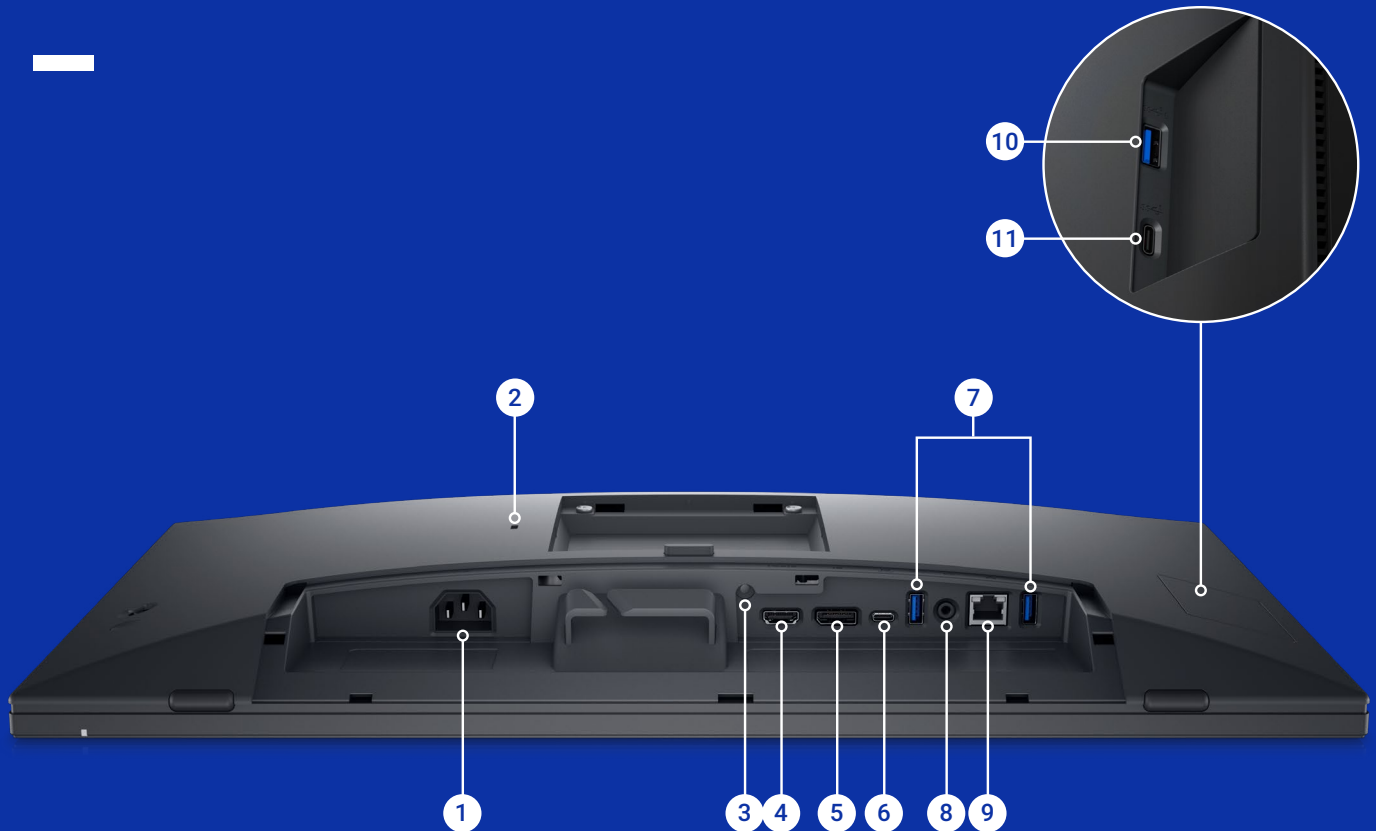

# Ports & Slots

- |          |                                   |           |  |
|----------|-----------------------------------|-----------|--|
| <b>1</b> | Power connector                   | <b>7</b>  | USB 3.2 Gen1 Type-A downstream port (x2) |
| <b>2</b> | Security lock slot <sup>1</sup>   | <b>8</b>  | Audio line-out                           |
| <b>3</b> | Stand lock feature                | <b>9</b>  | RJ45                                     |
| <b>4</b> | HDMI                              | <b>10</b> | USB 3.2 Gen1 Type-A downstream port      |
| <b>5</b> | DisplayPort 1.2                   | <b>11</b> | USB 3.2 Gen1 Type-C downstream port      |
| <b>6</b> | USB 3.2 Gen1 Type-C upstream port |           |  |