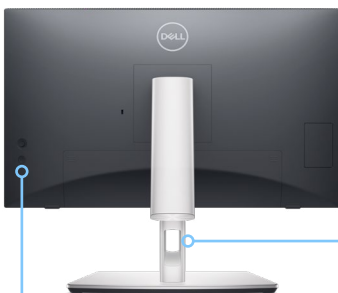

Adjust to your comfort

Sturdy articulating stand allows you to easily tilts, swivels, slants and raises (up to 110 mm) without interfering with cable flow. This monitor is durable and has cushions on the bottom edge to protect against bumps.