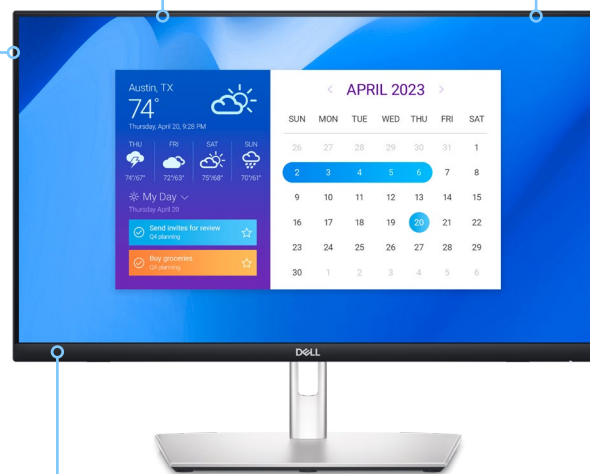

Stay productive with FHD (1920 x 1080) resolution on a 23.8" monitor.

**Color consistency comes standard**

See consistent, vibrant colors across a wide viewing angle enabled by In-Plane Switching (IPS) technology. With 99% sRGB coverage, you get precise colors right out of the box.

**Enhanced manageability**

MAC Address pass-through<sup>1</sup>, PXE Boot and Wake-on-LAN are conveniently built in.

**Intuitive 10 point touch**

Enable a more natural and responsive experience; tap, swipe, slide and pinch in a snap.

**Extensive connectivity**

Easily connect to a variety of devices with extensive connectivity ports, including display port, HDMI, and quick access SuperSpeed 5Gbps USB ports.

Optimize eye comfort with built-in **ComfortView Plus** that reduces harmful blue light emissions without compromising color.

**Easy-to-use joystick control**

To navigate through the On-Screen Display (OSD) menu

**Adjust to your comfort**

Articulating stand allows you to tilt, swivel, slant, and height adjustable (up to 110mm).