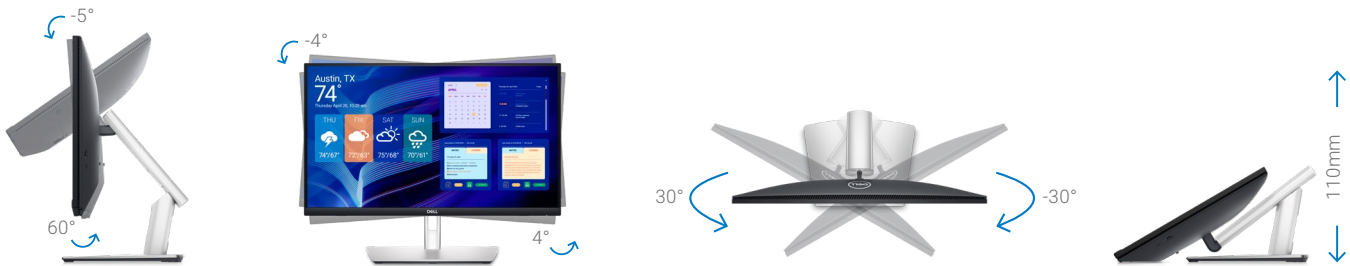

<sup>1</sup> Dell adheres to standard USB-C specifications and protocol. Functionality with non-Dell USB-C systems may vary.

<sup>2</sup> The power sync feature on this Dell USB-C Monitor enables start up and wake-on-demand on compatible Dell PCs. Please check your Dell PC to ensure support of this feature.

<sup>3</sup> MAC Address pass-through functionality is tested to work with most Dell PC systems. Functionality on non-Dell systems may vary.

# Designed for you

This monitor features an articulating stand and cable management design that hides cables in the monitor riser.

## Adjust to your comfort

Sturdy articulating stand allows you to easily tilts, swivels, slants and raises (up to 110 mm) without interfering with cable flow. This monitor is durable and has cushions on the bottom edge to protect against bumps.