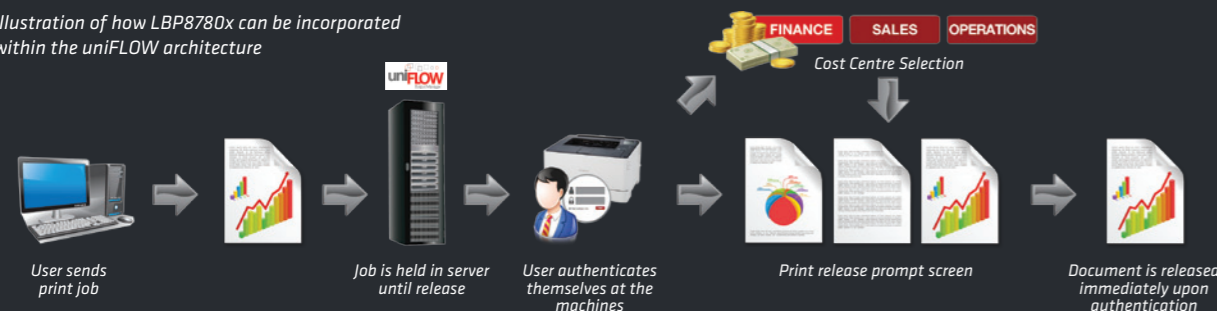

imageCLASS
LBP8780x FEATURES

Fast Print Speed A4 | 40 ppm | A3 | 20 ppm

LBP8780x delivers your printed documents almost instantly with a quick First Print Out Time of 9.3 seconds or less. Boasting a print speed of 40ppm (A4) and 20ppm (A3), you are sure to get all documents you need the moment you need them. The 100% efficiency in duplex print mode also empowers you to print 20 double-sided pages in a minute.

High-Capacity Paper Handling

The standard 250-sheet cassette and 100-sheet multi-purpose tray, together with an optional 550-sheet cassette brings the total paper input capacity to a hefty 2,000 sheets, ready to handle any large volume print jobs.

—Optional 550-sheet cassette

Resource & Energy Saving

With built-in auto duplex printing engine, a low energy consumption of 1.1W in Deep Sleep Mode and an Energy Star Typical Electricity Consumption (TEC) rating of 2.2kWh/week, the LBP8780x helps you save time, paper and environment at the same time.

Direct Printing from USB

Increase document printing mobility via the USB memory port on the right side of the printer. Supported file formats include TIFF, JPEG, PDF and XPS.

Gigabit Ethernet Support

The LBP8780x is capable of fast network data transfer speeds of up to 1000Mbps/sec, and supports the IEEE802.11x and IPSec network protocols.

Illustration of how LBP8780x can be incorporated within the uniFLOW architecture

Mobile Printing Enabled

Take advantage of Canon's free Mobile Printing app. From printing important documents, news articles and web pages to printing photos, this app is an essential tool for daily business engagements that demand efficiency. Available on both iOS and Android devices.

Scan to discover Mobile Printing

Security Features