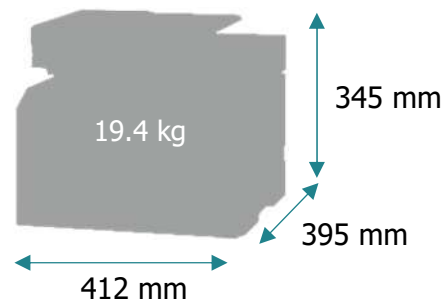

## Specifications

Printing	
Display	2.8 inch (7.2 cm) LCD touch panel
Print Speed: Up to	Black: 24 ppm (A4) / Colour: 24 ppm (A4)
Time to First Page: As fast as	Black: 10.6 seconds / Colour: 10.6 seconds
Print Resolution	Black: 4800 Colour Quality, 600 x 600 dpi / Colour: 600 x 600 dpi, 4800 Colour Quality
Memory	512 MB
Hard Disk	Not Available
Copying	
Copy Speed: Up to	Black: 24 ppm (A4) / Colour: 24 ppm (A4)
Time to First Copy: As fast as	Black: 11.8 seconds / Colour: 15.2 seconds
Scanning	
Scanner Type / ADF Scan	Flatbed scanner with ADF / Simplex
A4/Ltr Simplex Scan Speed: Up to	Black: 20 / 21 ppm / Colour: 20 / 21 ppm
ADF Paper Input Capacity: Up to	50 pages 75 gsm
Faxing	
Modem Speed	Max is 33,600 bps, V.34 Half-Duplex Kbps
Supplies	
Print Cartridge Yields up to:	4,500 -page Black High Yield Cartridge / 4,500 -page Colour (CMY) High Yield Cartridge / 1,500 -page Black Cartridge / 1,500 -page Colour (CMY) Cartridges
Cartridge(s) Shipping with Product	750 -page Black Toner Cartridge, 500 -page Colour (CMY) Toner Cartridge
Paper Handling	
Included Paper Handling	100-Sheet Output Bin, Integrated Duplex, Single-Sheet Manual Feed, 250-Sheet Input
Paper Input Capacity: Up to	250+1 pages 75 gsm
Paper Output Capacity: Up to	100 pages 75 gsm
Media Types Supported	Hagaki Card, Paper Labels, Card Stock, Plain Paper, Envelopes, Glossy Paper
Media Sizes Supported	A6, Oficio, 7 3/4 Envelope, 9 Envelope, JIS-B5, A4, Legal, A5, Hagaki Card, Letter, B5 Envelope, Statement, C5 Envelope, Executive, Universal, DL Envelope, Folio, 10 Envelope
General Information	
Standard Ports	Gigabit Ethernet (10/100/1000), Front Hi-Speed USB Port Compatible with USB 2.0 Specification (Type A), 802.11b/g/n Wireless, USB 2.0 Specification Hi-Speed Certified (Type B)
Noise Level: Operating	Operating: 50 dBA (Print) / 50 dBA (Copy) / 44 dBA (Scan)
Specified Operating Environment <sup>*1</sup>	Humidity: 8 to 80% <sup>*2</sup> Relative Humidity, Temperature: 10 to 32°C <sup>*3</sup> (excluding faults caused by condensation)
Size (mm - H x W x D) / Weight (kg)	345 x 412 x 395 mm / 19.4 kg