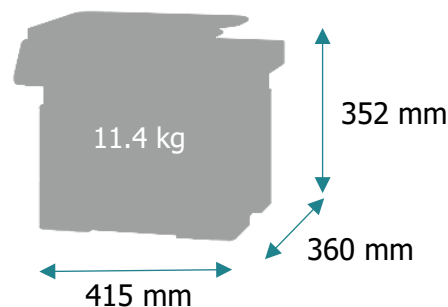

ถาดรับกระดาษ
(150 แผ่น)

ถาด Bypass
(1 แผ่น)

ถาดกระดาษมาตรฐาน
(250 แผ่น)

Specifications

Printing	
Display	2-line All Points Addressable (APA) monochrome LCD display
Print Speed: Up to	Black: 34 ppm (A4)
Time to First Page: As fast as	Black: 8 seconds
Print Resolution	Black: 1200 Image Quality, 2400 Image Quality, 300 x 300 dpi, 600 x 600 dpi
Memory	512 MB
Hard Disk	Not Available
Copying	
Copy Speed: Up to	Black: 34 ppm (A4)
Time to First Copy: As fast as	Black: 8.0 seconds
Scanning	
Scanner Type / ADF Scan	Flatbed scanner with ADF / Simplex
A4/Ltr Simplex Scan Speed: Up to	Black: 23 / 25 ppm / Colour: 7 / 8 ppm
ADF Paper Input Capacity: Up to	50 pages 75 gsm
Faxing	
Modem Speed	Max is 33,600 bps, V.34 Half-Duplex Kbps
Supplies	
Toner Cartridge Yields (up to)	3,000-page High Yield Cartridge, 6,000-page Extra High Yield Cartridge
Imaging Unit Estimated Yield: Up to	12000 pages, based on 3 average letter/A4-size pages per print job and ~ 5% coverage
Cartridge(s) Shipping with Product	700-page Toner Cartridges
Paper Handling	
Included Paper Handling	250-Sheet Input, 150-Sheet Output Bin, Integrated Duplex, Single-Sheet Manual Feed
Paper Input Capacity: Up to	251 pages 75 gsm
Paper Output Capacity: Up to	150 pages 75 gsm
Media Types Supported	Card Stock, Envelopes, Paper Labels, Plain Paper
Media Sizes Supported	A6, Oficio, 7 3/4 Envelope, 9 Envelope, JIS-B5, A4, Legal, A5, Letter, B5 Envelope, Statement, C5 Envelope, Executive, Universal, DL Envelope, Folio, 10 Envelope, Hagaki
General Information	
Standard Ports	Ethernet 10/100BaseTX (RJ-45), USB 2.0 Specification Hi-Speed Certified (Type B), 802.11b/g/n Wireless
Noise Level: Operating	Print: 52 dBA / Copy: 55 dBA / Scan: 52 dBA
Specified Operating Environment ^{*1}	Humidity: 15 to 80%*2 Relative Humidity, Temperature: 10 to 32°C*3 (excluding faults caused by condensation)
Size (mm - H x W x D) / Weight (kg)	352 x 415 x 360 mm / 11.4 kg