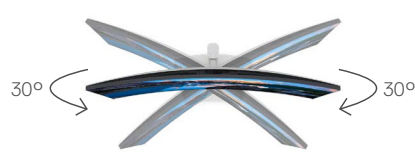

# Connectivity and Accessories

DELL ULTRASHARP 38 CURVED USB-C HUB MONITOR | U3821DW

Purposeful design, built for ergonomic comfort.

Joystick control and  
Cable Management slot

Tilt adjustable

Height adjustable