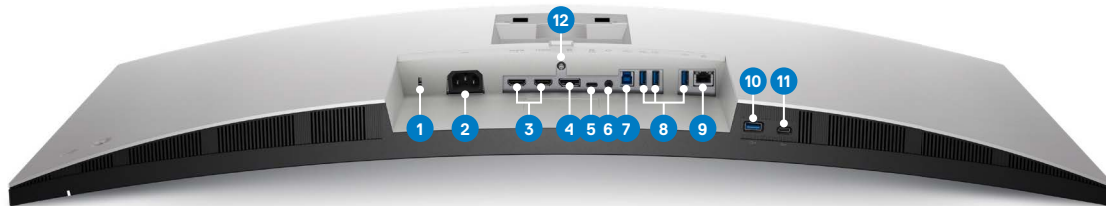

1 Security lock slot	6 Audio Line-out¹²	9 RJ45 port
2 Power connector	7 Super speed USB 5Gbps (USB 3.2 Gen1) Type-B Upstream port	10 Super speed USB 5Gbps (USB 3.2 Gen1) Type-A Downstream port with power charging
3 HDMI port (2)	8 Super speed USB 5Gbps (USB 3.2 Gen1) Type-A Downstream port (3)	11 USB-C Downstream port
4 DisplayPort		12 Stand lock
5 USB-C Upstream port		

RECOMMENDED ACCESSORIES

DELL PREMIER MULTI-DEVICE WIRELESS KEYBOARD AND MOUSE | KM7321W**

Multi-task seamlessly across 3 devices with this premium full size keyboard and sculpted mouse combo with programmable shortcuts and 36 months battery life.***

DELL PRO STEREO HEADSET | UC350

Experience exceptional audio clarity with this stereo headset that is certified for Microsoft® Skype® for Business. Featuring HD wideband voice to optimize in-person call quality and music clarity.

* Dell monitors are #1 Worldwide for 7 consecutive years (2013, Q2 to 2020, Q3)! Source: IDC Worldwide Quarterly PC Monitor Tracker, Q3, 2020.

** Product availability varies by country. Contact your Dell representative or visit Dell.com to learn more.

*** Based on Dell analysis of battery life usage model calculations, Nov. 2020. Results vary depending on use, operating conditions and other factors.

1 Ethernet connection via the RJ45 port.

2 MAC Address pass-through functionality is tested to work with most Dell PC systems. Functionality on non-Dell systems may vary.

3 Data transfer speeds may vary among different USB devices, system configurations, and other factors.

4 TÜV certified – Low Blue Light Content and Flicker Free (ID 1111231316). For more details, visit www.tuv.com.

5 Learn more about Dell Display Manager software and where to download at dell.com/ddm

6 For a copy of the Limited Hardware Warranty, write to Dell USA LP, Attn: Warranties, One Dell Way, Round Rock, TX 78682 or see dell.com/warranty.

7 Advanced Exchange: Dell will send you a replacement monitor the next business day in most cases, if deemed necessary after phone/online diagnosis. Shipping times may vary by location and for monitors 55" and above. Fee charged for failure to return defective unit. See dell.com/servicecontracts/global.

8 Availability varies, please visit www.dell.com/support for details.

9 At panel native only, under Custom Mode preset.

10 DisplayPort and USB Type-C (Alternate mode with DP 1.4): HBR3/ DP 1.4/ DP audio is supported.

11 EPEAT registered where applicable. EPEAT registration varies by country. See www.epeat.net for registration status by country.

12 Connect speakers. Headphone use is not supported for the audio line out connector.

Dell.com/monitors

Product availability varies by country. Please contact your Dell representative for more information.