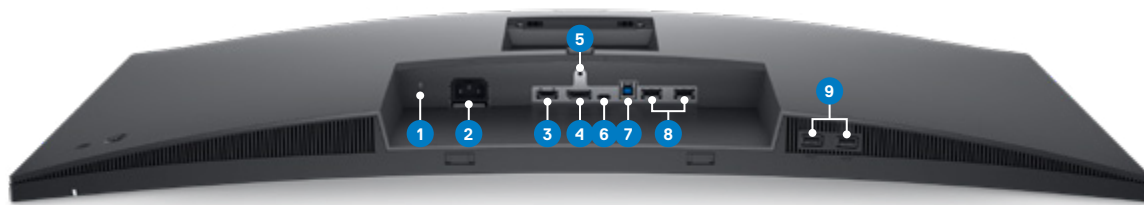

Documentation

- Quick Setup Guide
- Safety and Regulatory Information

Recommended Accessories

DELL 34 USB-C CURVED MONITOR | P3421W

Easily adjust the panel to your preferred viewing position.

Connectivity

- | | | |
|----------------------|---------------|------------------------------------------------------------|
| 1 Security-lock slot | 4 DisplayPort | 7 SuperSpeed USB 5 Gbps (USB 3.2 Gen1) Upstream Port |
| 2 Power connector | 5 Stand lock | 8 USB 2.0 Downstream Port x 2 |
| 3 HDMI port | 6 USB Type-C | 9 SuperSpeed USB 5 Gbps (USB 3.2 Gen1) Downstream Port x 2 |

RECOMMENDED ACCESSORIES

DELL SINGLE MONITOR ARM | MSA20

Enjoy a virtually tool-free assembly and easy installation thanks to the world's first monitor arm that offers swivel angle adjustment with a flip of a switch.**