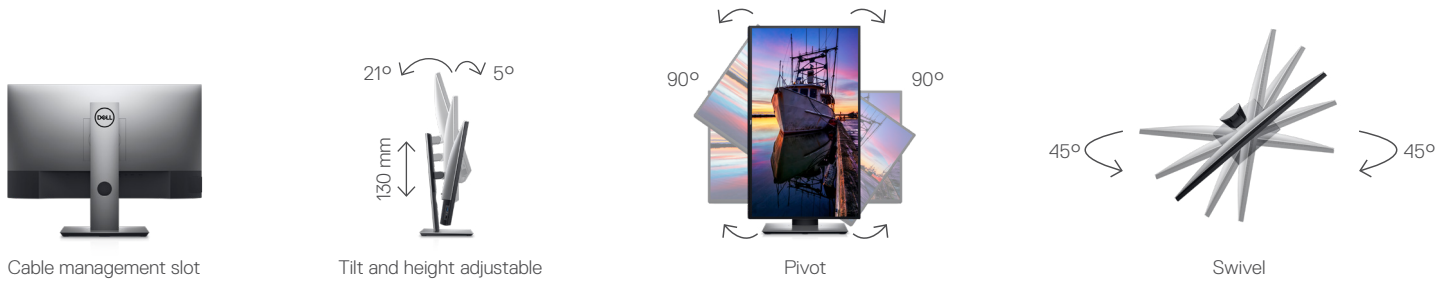

Connectivity and Accessories

DELL ULTRASHARP 25 USB-C MONITOR | U2520D

Purposeful design, built for ergonomic comfort.

Connectivity

- | | | | |
|----------------------|--------------------|--------------------------------|--|
| 1 Power Connector | 4 DisplayPort (In) | 7 DisplayPort (Out) | 10 USB Downstream Port with Power Charging |
| 2 Security-lock slot | 5 Stand Lock | 8 Audio Line-out ¹² | 11 USB-C Port ¹³ |
| 3 HDMI Port | 6 USB-C Port | 9 USB Downstream (x2) | |

RECOMMENDED ACCESSORIES

DELL DUAL MONITOR ARM | MDA20

Enjoy toolless installation with Quick Release and the flexibility to pivot, tilt, swivel and adjust the height of each monitor independently. Features a small footprint and neat cable management.