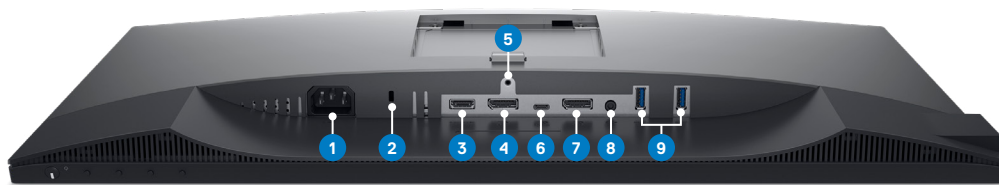

CRAFTED FOR PRODUCTIVITY

Work efficiently with improved Dell Display Manager, a fully adjustable stand and virtually borderless InfinityEdge. Easily daisy chain two monitors for added productivity.

THE POWER OF USB-C

Connectivity and Accessories

DELL ULTRASHARP 25 USB-C MONITOR | U2520D

Purposeful design, built for ergonomic comfort.

Connectivity

- | | | | |
|----------------------|--------------------|--------------------------------|--|
| 1 Power Connector | 4 DisplayPort (In) | 7 DisplayPort (Out) | 10 USB Downstream Port with Power Charging |
| 2 Security-lock slot | 5 Stand Lock | 8 Audio Line-out ¹² | 11 USB-C Port ¹³ |
| 3 HDMI Port | 6 USB-C Port | 9 USB Downstream (x2) | |