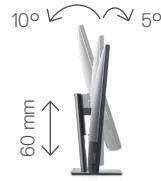

- Quick Setup Guide
- Safety and regulatory information

Connectivity and Accessories

DELL ULTRASHARP 43 4K USB-C MONITOR | U4320Q

Purposeful design, built for ergonomic comfort.

Cable management slot

Height and tilt adjustable

Swivel

Connectivity

- | | | |
|----------------------|-------------------------------|---|
| 1 AC Power | 5 DisplayPort 1 | 9 USB Type-A Ports (x2) |
| 2 Security Lock Slot | 6 DisplayPort 2 | 10 Stand Lock |
| 3 HDMI Port 1 | 7 USB Type-C/DisplayPort | 11 USB Downstream Port (supports BC1.2) |
| 4 HDMI Port 2 | 8 Audio Line-out ⁹ | 12 USB-C Downstream Port (supports 5 V/3 A) |