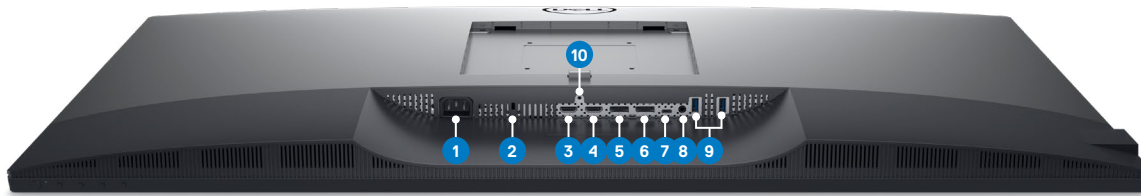

- Quick Setup Guide
- Safety and regulatory information

Connectivity and Accessories

DELL ULTRASHARP 43 4K USB-C MONITOR | U4320Q

Purposeful design, built for ergonomic comfort.

Cable management slot

Height and tilt adjustable

Swivel

Connectivity

- | | | |
|----------------------|-------------------------------|---|
| 1 AC Power | 5 DisplayPort 1 | 9 USB Type-A Ports (x2) |
| 2 Security Lock Slot | 6 DisplayPort 2 | 10 Stand Lock |
| 3 HDMI Port 1 | 7 USB Type-C/DisplayPort | 11 USB Downstream Port (supports BC1.2) |
| 4 HDMI Port 2 | 8 Audio Line-out ⁹ | 12 USB-C Downstream Port (supports 5 V/3 A) |